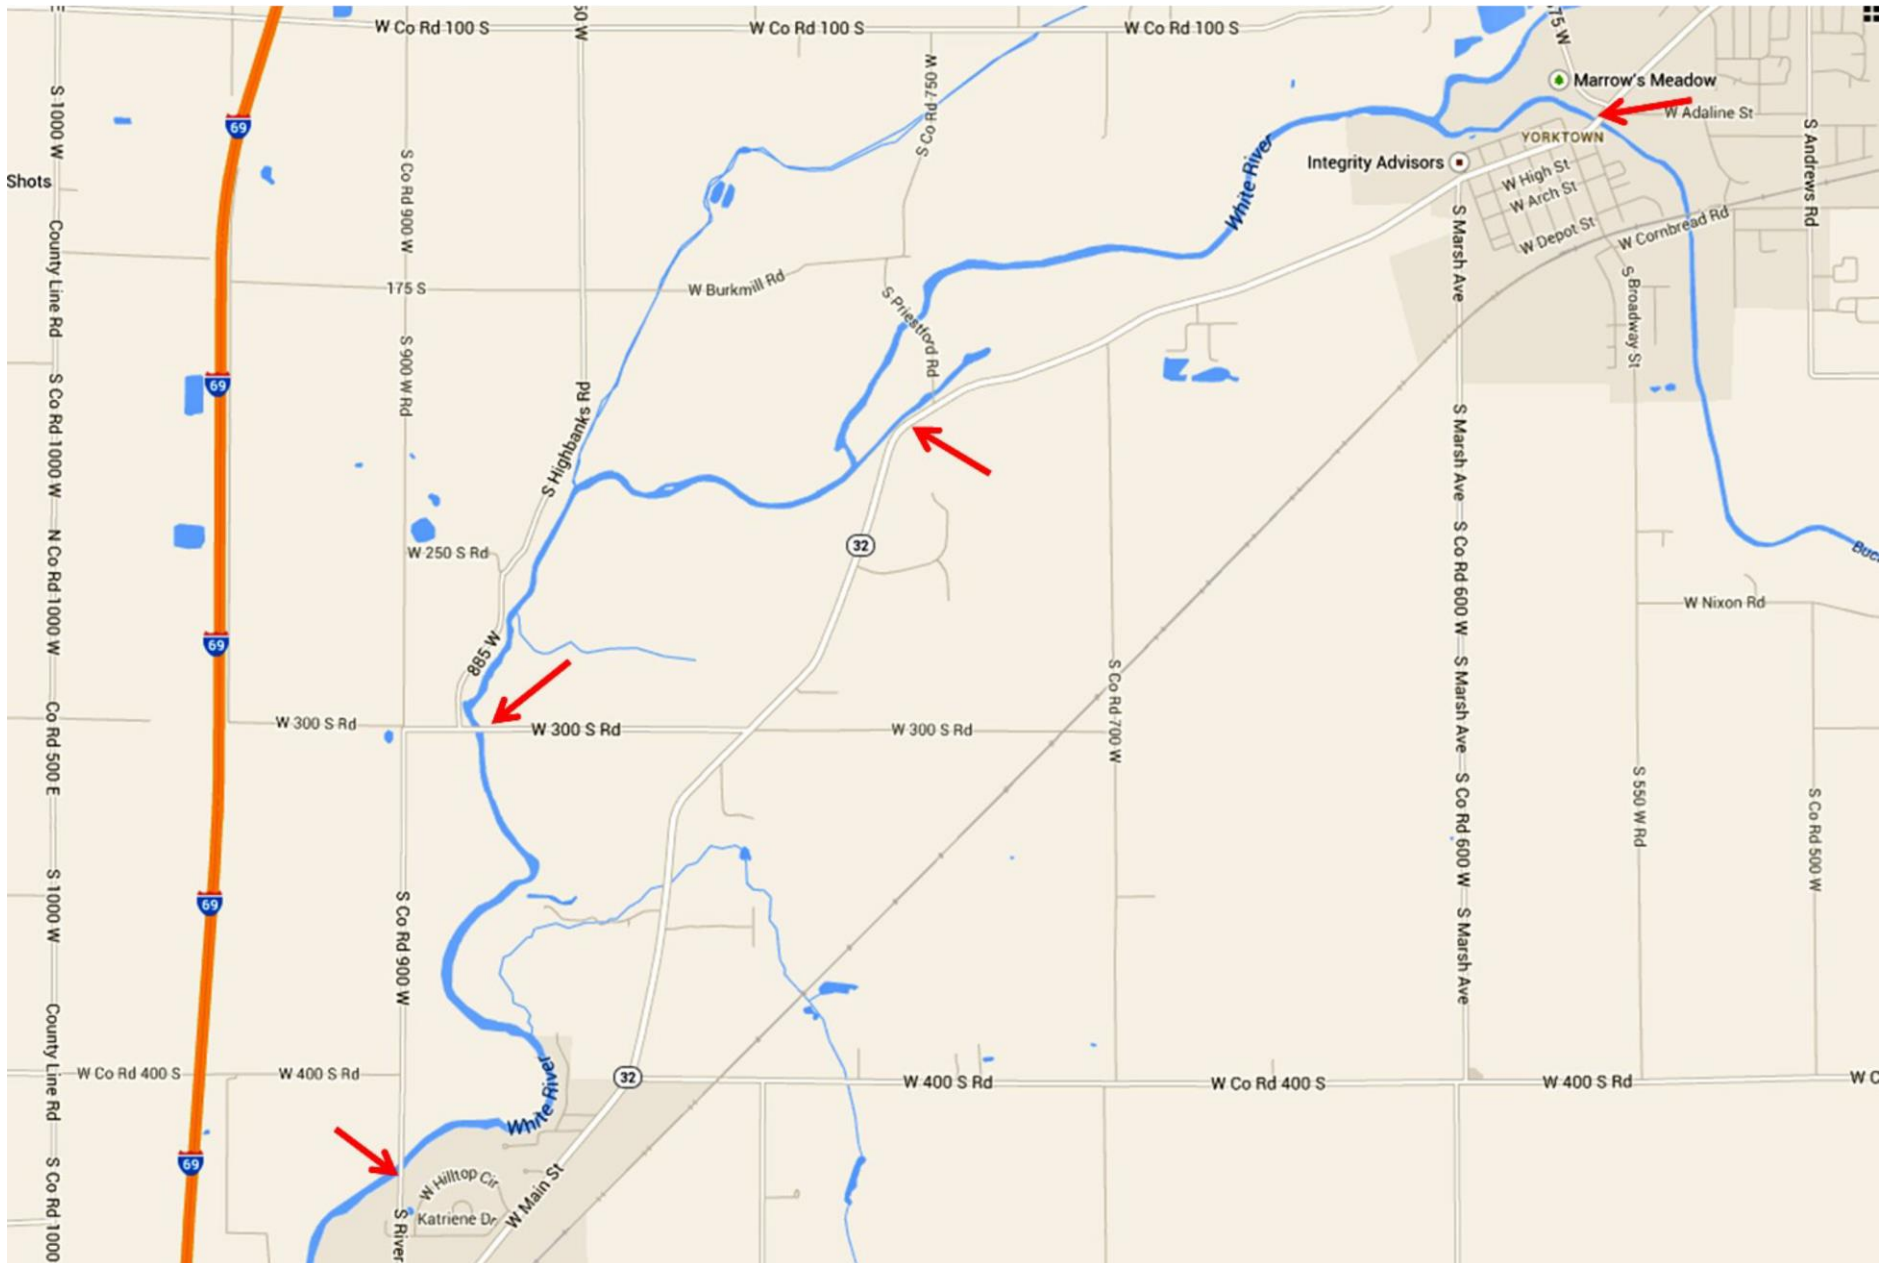

# WHITE RIVER - Yorktown to Daleville

## Bridge Locations

# WHITE RIVER - Daleville to Anderson