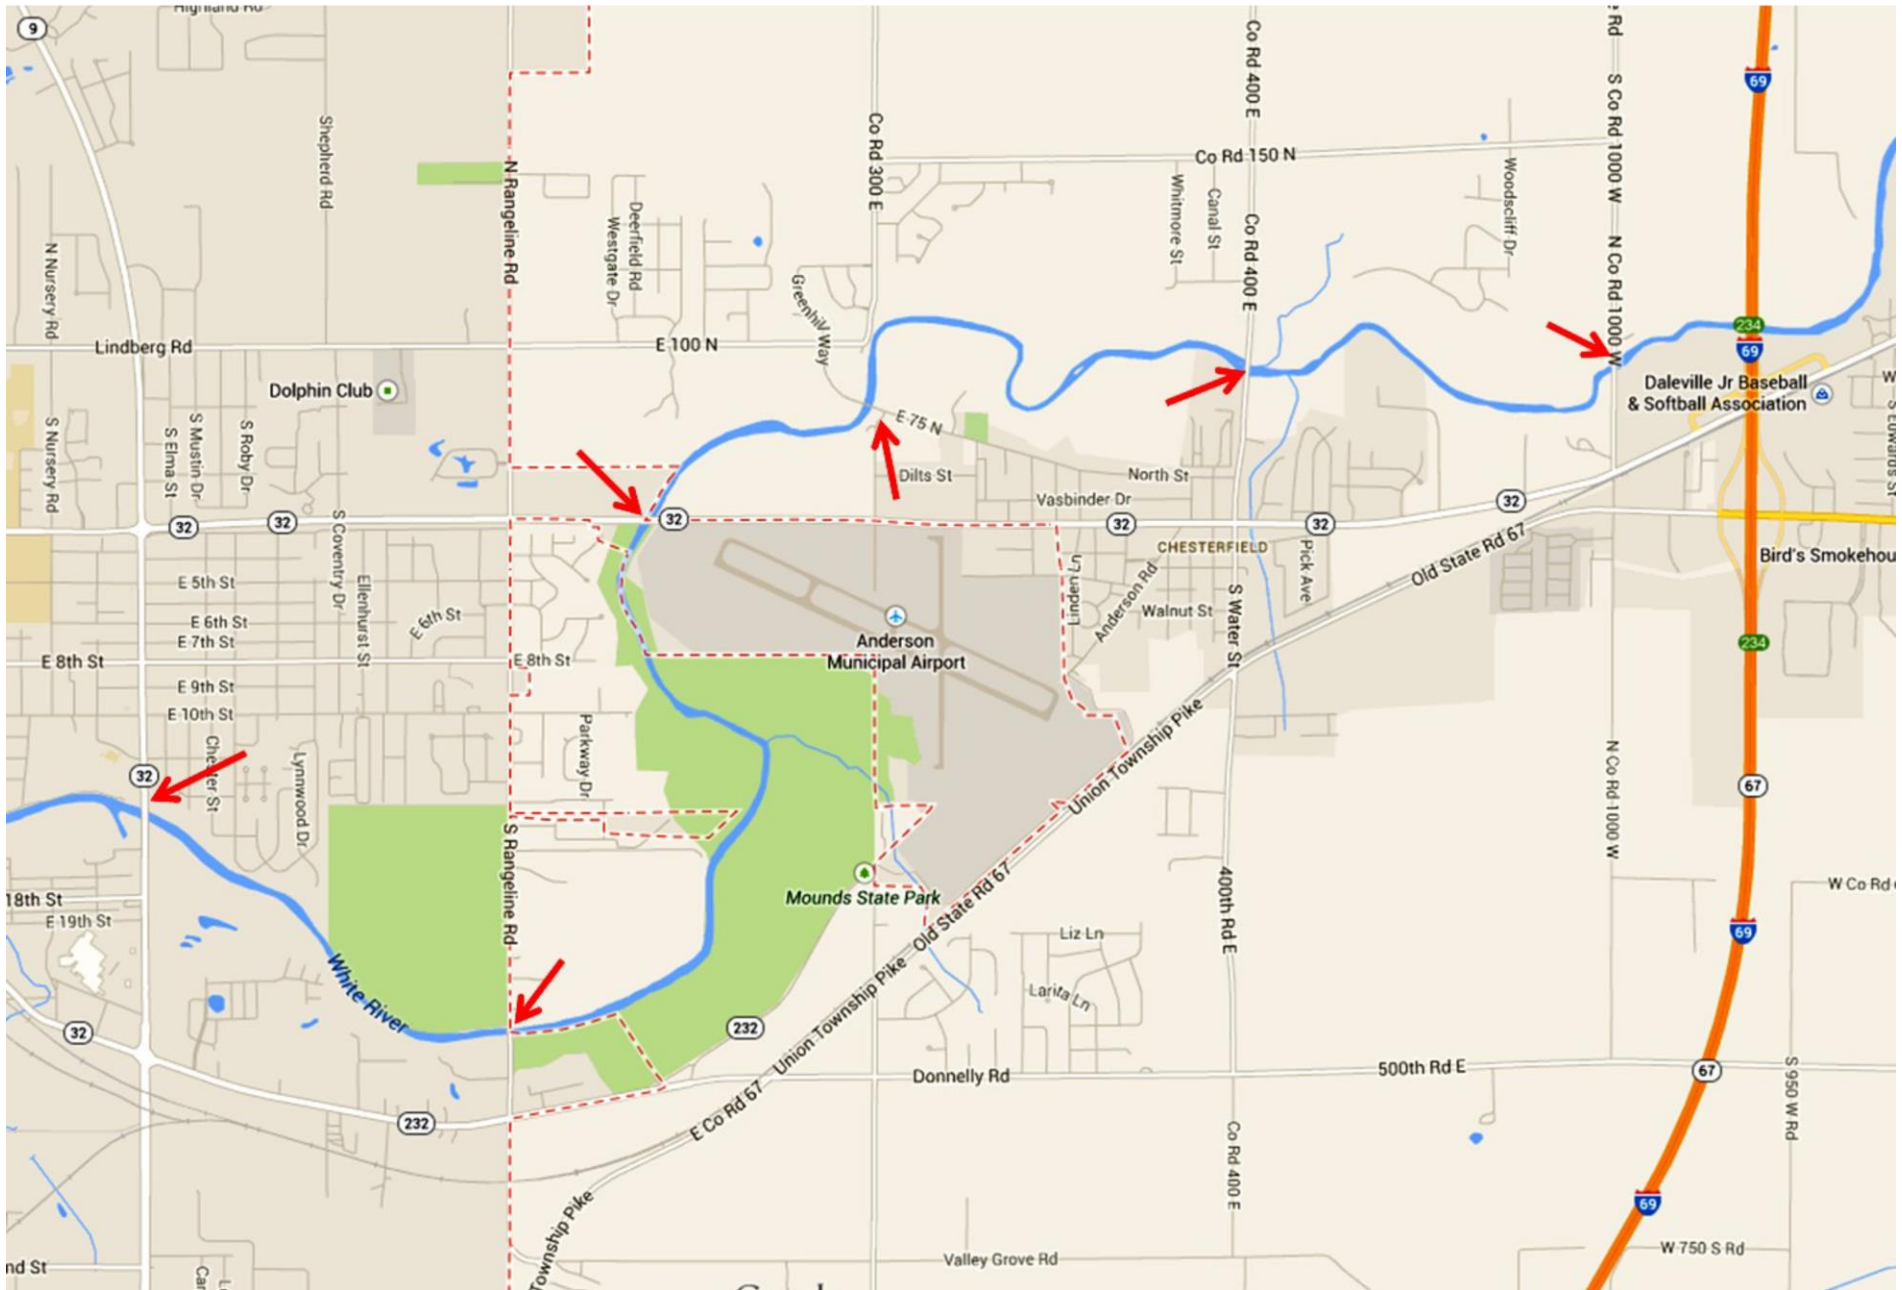

# WHITE RIVER - Yorktown to Daleville

## Bridge Locations

# WHITE RIVER - Daleville to Anderson